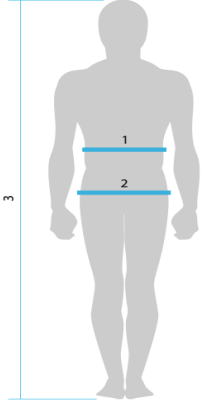

TALLE SIZE HOMBRES MEN	TALLES DE HOMBRES COMPETICIÓN (PULGADAS - IN)							
	PECHO / CHEST		CINTURA / WAIST		CADERA / HIPS		ALTURA / HEIGHT	
	MIN	MAX	MIN	MAX	MIN	MAX	MIN	MAX
18	33.5	34.6	26.4	27.6	32.3	33.5	61.8	63.4
20	35.0	36.2	28.0	29.1	33.9	35.0	63.8	65.4
22	36.6	37.8	29.5	30.7	35.4	36.6	65.7	67.3
24	38.2	39.4	31.1	32.3	37.0	38.2	67.7	69.3
26	39.8	40.9	32.7	33.9	38.6	39.8	69.7	71.3
28	41.3	42.5	34.3	35.4	40.2	41.3	71.7	73.2
30	42.9	44.1	35.8	37.0	41.7	42.9	73.6	75.2
32	44.5	45.7	37.4	38.6	43.3	45.3	76.8	78.7

Uomo Man

Donna Woman

TALLE SIZE MUJERES WOMEN	TALLES DE MUJERES COMPETICIÓN (PULGADAS - IN)							
	PECHO / CHEST		CINTURA / WAIST		CADERA / HIPS		ALTURA / HEIGHT	
	MIN	MAX	MIN	MAX	MIN	MAX	MIN	MAX
18	29.1	30.7	22.0	23.2	29.9	31.5	59.1	61.0
20	31.1	32.7	23.6	24.8	31.9	33.5	61.4	63.0
22	33.1	34.6	25.2	26.4	33.9	35.4	63.4	66.1
24	35.0	36.6	26.8	28.0	35.8	37.4	66.5	68.1
26	37.0	38.6	28.3	29.9	37.8	39.4	68.5	70.1
28	39.0	40.6	30.3	32.3	39.8	41.3	70.5	72.8
30	40.9	42.5	32.7	34.6	41.7	43.3	73.2	76.0