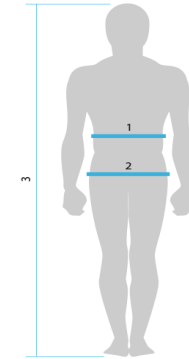

TALLE
SIZE
HOMBRES
MEN

XS
S
M
L
XL
XXL

TALLES DE HOMBRES DE INDUMENTARIA DEPORTIVA (IN)					
CINTURA / WAIST		CADERA / HIPS		ALTURA / HEIGHT	
MIN	MAX	MIN	MAX	MIN	MAX
28.7	30.3	34.6	36.2	63.8	65.0
30.3	31.9	36.2	37.8	65.0	66.9
31.9	33.5	37.8	39.4	66.9	68.9
33.5	35.0	39.4	40.9	68.9	70.1
35.0	36.6	40.9	42.5	70.1	71.3
36.6	38.2	42.5	44.1	71.3	74.0

Uomo Man

Donna Woman

TALLE
SIZE
MUJERES
WOMEN

XS
S
S/M
M
L
XL
XXL
3XL
4XL

TALLES DE MUJERES DE INDUMENTARIA DEPORTIVA (IN)							
PECHO / CHEST		CINTURA / WAIST		CADERA / HIPS		ALTURA / HEIGHT	
MIN	MAX	MIN	MAX	MIN	MAX	MIN	MAX
30.7	32.3	23.6	25.2	33.1	34.6	63.0	64.2
32.3	33.9	25.2	26.8	34.6	36.2	64.2	65.0
33.9	35.4	26.8	28.3	36.2	37.8	65.0	65.7
35.4	37.0	28.3	29.9	37.8	39.4	65.7	66.9
37.0	38.6	29.9	31.5	39.4	40.9	66.9	68.1
38.6	40.2	31.5	33.1	40.9	42.5	68.1	69.3
40.2	41.7	33.1	34.6	42.5	44.1	69.3	70.1
41.7	43.3	34.6	36.2	44.1	45.7	70.1	70.1
43.3	44.9	36.2	37.8	45.7	47.2	70.1	70.1